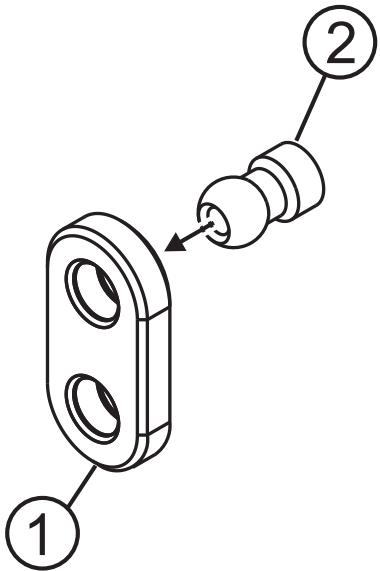

# MR3-032-RBW Anti Roll Bar Set For MR-03 I.A.S. (Wide Offset)

[www.rcatomic.com](http://www.rcatomic.com)

1

**x2**

2

3

## Package Included

- |                     |    |
|---------------------|----|
| 1. Roll Bar Link    | x2 |
| 2. Pivot Ball       | x2 |
| 3. Upper Plate      | x1 |
| 4. Roll Bar-W(Ø0.8) | x1 |
| Roll Bar-W(Ø0.7)    | x1 |
| 5. 2x4 PB Screw     | x2 |