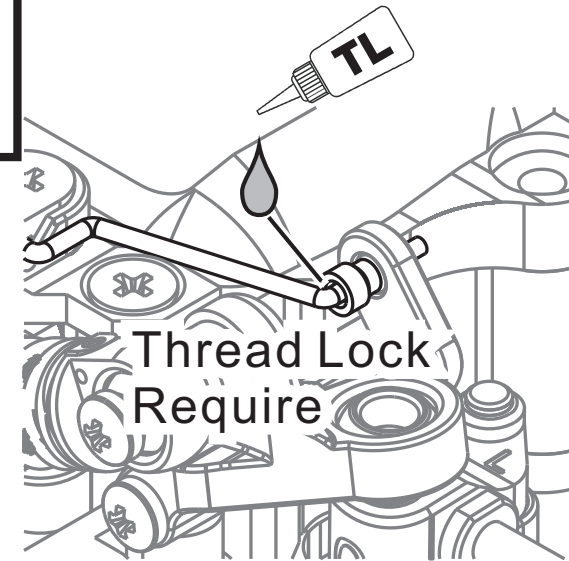

# MR3-032-RBW Anti Roll Bar Set For MR-03 I.A.S. (Wide Offset)

[www.rcatomic.com](http://www.rcatomic.com)

1

**x2**

2

3

## Package Included

- |                     |    |
|---------------------|----|
| 1. Roll Bar Link    | x2 |
| 2. Pivot Ball       | x2 |
| 3. Upper Plate      | x1 |
| 4. Roll Bar-W(Ø0.8) | x1 |
| Roll Bar-W(Ø0.7)    | x1 |
| 5. 2x4 PB Screw     | x2 |