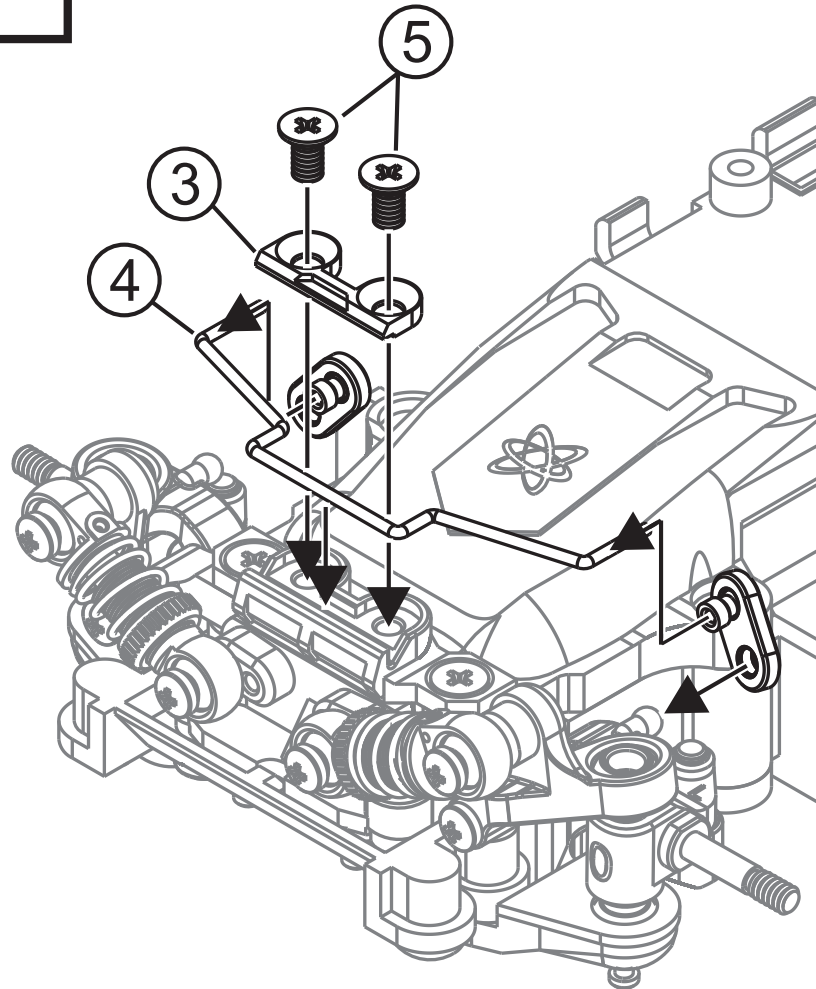

# MR3-032-RBW Anti Roll Bar Set For MR-03 I.A.S. (Wide Offset)

[www.rcatomic.com](http://www.rcatomic.com)

1

**x2**

2

3

## Package Included

- |                     |    |
|---------------------|----|
| 1. Roll Bar Link    | x2 |
| 2. Pivot Ball       | x2 |
| 3. Upper Plate      | x1 |
| 4. Roll Bar-W(Ø0.8) | x1 |
| Roll Bar-W(Ø0.7)    | x1 |
| 5. 2x4 PB Screw     | x2 |