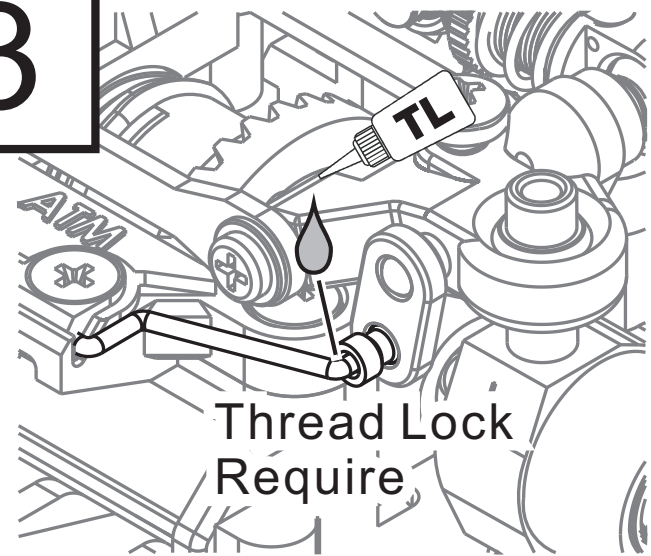

AWD-218-RB Anti Roll Bar Set For AWD I.A.S.

www.rcatomic.com

1

x2

2

Place note the direction

3

Thread Lock Require

Package Included

- | | |
|--------------------|----|
| 1. Roll Bar Link | x2 |
| 2. Pivot Ball | x2 |
| 3. Upper Plate | x1 |
| 4. Roll Bar-(Ø0.8) | x1 |
| Roll Bar-(Ø0.7) | x1 |
| 5. 2x4 PB Screw | x2 |