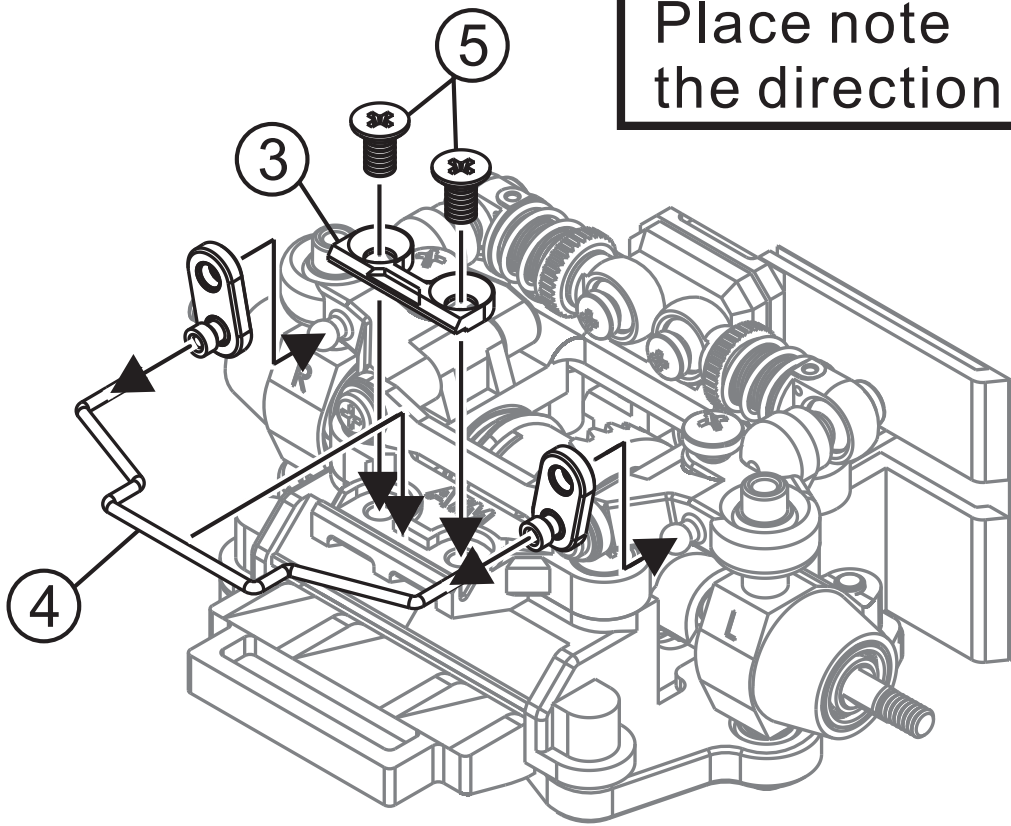

AWD-218-RB Anti Roll Bar Set For AWD I.A.S.

www.rcatomic.com

1

x2

2

Place note the direction

3

Thread Lock Require

Package Included

- | | |
|--------------------|----|
| 1. Roll Bar Link | x2 |
| 2. Pivot Ball | x2 |
| 3. Upper Plate | x1 |
| 4. Roll Bar-(Ø0.8) | x1 |
| Roll Bar-(Ø0.7) | x1 |
| 5. 2x4 PB Screw | x2 |