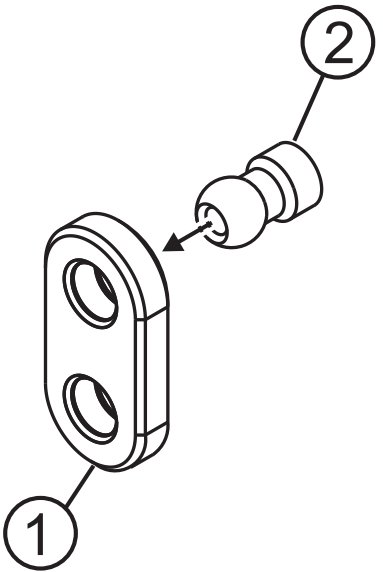

AWD-218-RB Anti Roll Bar Set For AWD I.A.S.

www.rcatomic.com

1

x2

2

Place note the direction

3

Thread Lock Require

Package Included

- | | |
|--------------------|----|
| 1. Roll Bar Link | x2 |
| 2. Pivot Ball | x2 |
| 3. Upper Plate | x1 |
| 4. Roll Bar-(Ø0.8) | x1 |
| Roll Bar-(Ø0.7) | x1 |
| 5. 2x4 PB Screw | x2 |