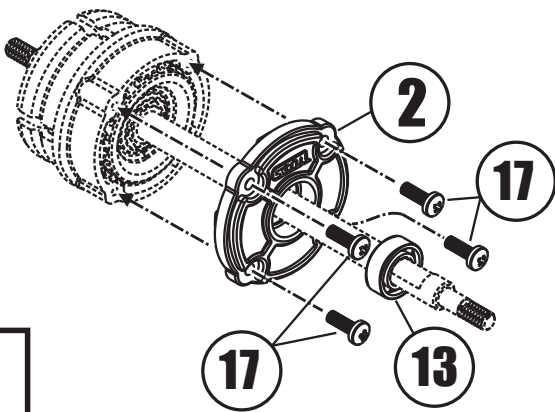

1

5

2

Notice:

3

4

Package Included

1. Gear Case	x1
2. Gear Case Cover	x1
3. Wheel Lock (R)	x1
4. Clutch shoes	x2
5. Bevel Gear (A)	x1
6. Bevel Gear (B)	x1
7. Gear Axial	x1
8. Satellite Gear	x4
9. Spur Gear (43T)	x1
10. Drive Axial	x1
11. Wheel Lock (L)	x1
12. 5x8x2 Bearing	x1
13. 3x6x2 Bearing	x2
14. E-Clip (3mm)	x1
15. 14x1.5 Oring	x1
16. 8x0.8 Oring	x1
17. M1.2x4 PM Screw	x4
18. 3x3 Set Screw	x1