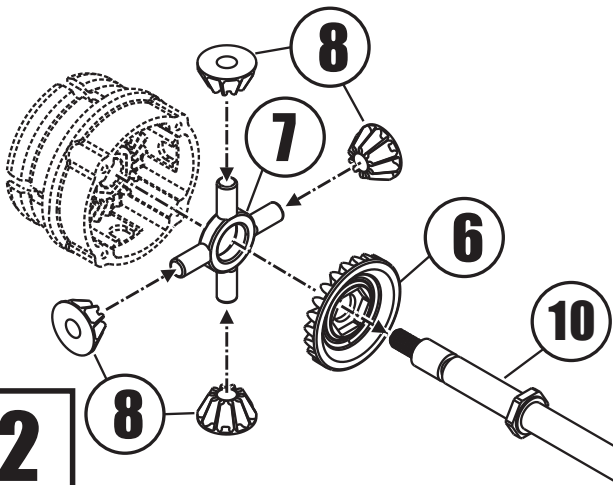

**1**

**5**

**2**

## Notice:

**3**

**4**

## Package Included

1. Gear Case	x1
2. Gear Case Cover	x1
3. Wheel Lock ( R )	x1
4. Clutch shoes	x2
5. Bevel Gear ( A )	x1
6. Bevel Gear ( B )	x1
7. Gear Axial	x1
8. Satellite Gear	x4
9. Spur Gear ( 43T )	x1
10. Drive Axial	x1
11. Wheel Lock ( L )	x1
12. 5x8x2 Bearing	x1
13. 3x6x2 Bearing	x2
14. E-Clip (3mm)	x1
15. 14x1.5 Oring	x1
16. 8x0.8 Oring	x1
17. M1.2x4 PM Screw	x4
18. 3x3 Set Screw	x1