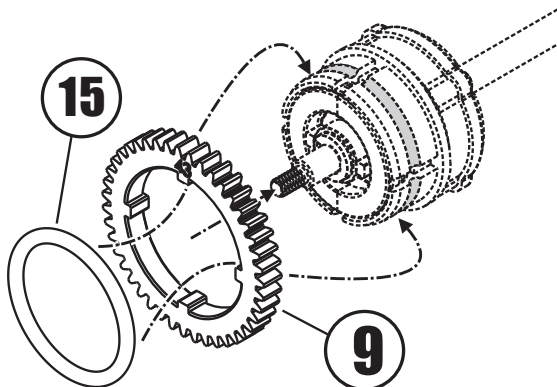

**1**

**5**

**2**

## Notice:

**3**

**4**

## Package Included

1. Gear Case	x1
2. Gear Case Cover	x1
3. Wheel Lock ( R )	x1
4. Clutch shoes	x2
5. Bevel Gear ( A )	x1
6. Bevel Gear ( B )	x1
7. Gear Axial	x1
8. Satellite Gear	x4
9. Spur Gear ( 43T )	x1
10. Drive Axial	x1
11. Wheel Lock ( L )	x1
12. 5x8x2 Bearing	x1
13. 3x6x2 Bearing	x2
14. E-Clip (3mm)	x1
15. 14x1.5 Oring	x1
16. 8x0.8 Oring	x1
17. M1.2x4 PM Screw	x4
18. 3x3 Set Screw	x1