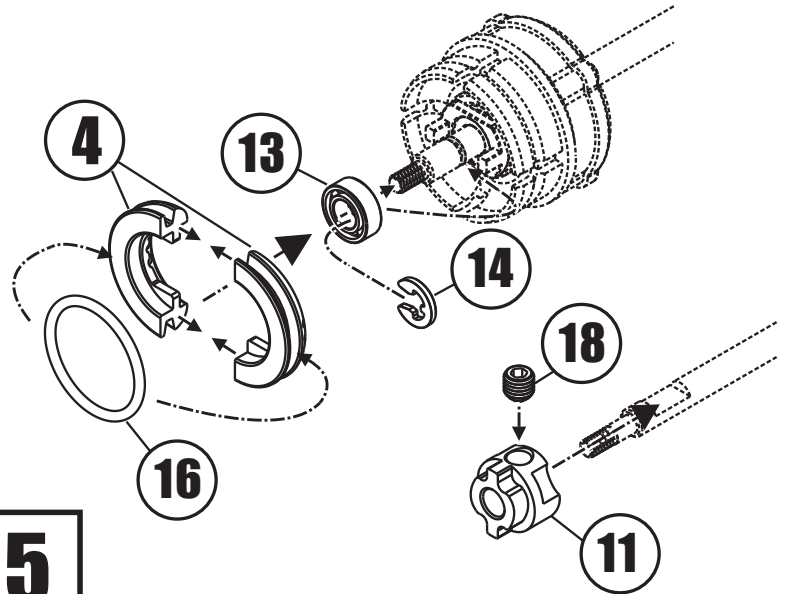

**1**

**5**

**2**

## Notice:

**3**

**4**

## Package Included

1. Gear Case	x1
2. Gear Case Cover	x1
3. Wheel Lock ( R )	x1
4. Clutch shoes	x2
5. Bevel Gear ( A )	x1
6. Bevel Gear ( B )	x1
7. Gear Axial	x1
8. Satellite Gear	x4
9. Spur Gear ( 43T )	x1
10. Drive Axial	x1
11. Wheel Lock ( L )	x1
12. 5x8x2 Bearing	x1
13. 3x6x2 Bearing	x2
14. E-Clip (3mm)	x1
15. 14x1.5 Oring	x1
16. 8x0.8 Oring	x1
17. M1.2x4 PM Screw	x4
18. 3x3 Set Screw	x1