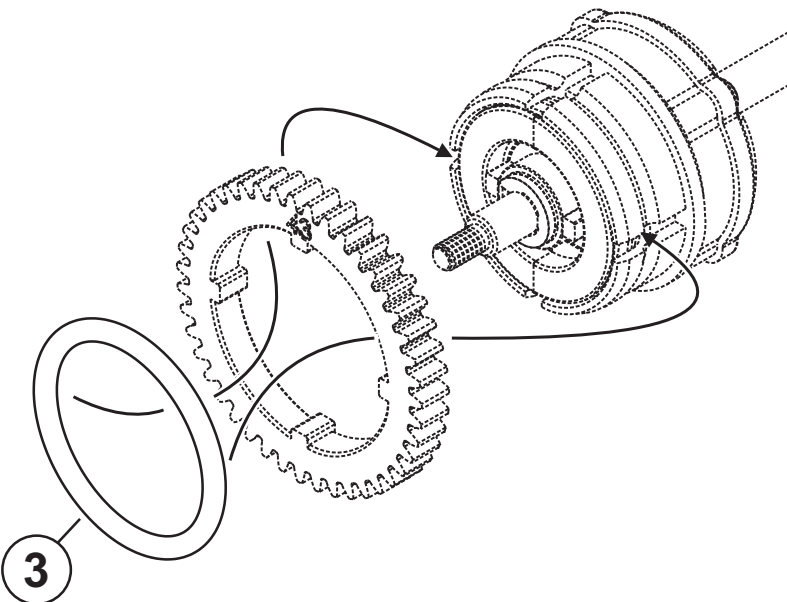

AR-286-ORA AR-286-ORB

Mini-Z LSD Clutch O-Ring W/ Weight Ball

www.rcatomic.com

Setting

<p>①</p> <p>Color of Silicone O-rings</p>	White	<p>Soft</p> <p>Hard</p>
	Red	
	Green	
	Yellow	
	Blue	
	Black	

Package Included

<p>AR-286-ORA</p> <p>Soft>Medium</p>	1.9x0.8 O-Ring	
	White	x2
	Red	x2
	Green	x2
	2. 1mm Thrust Ball	x10
	3. 17x1.5 O-Ring	x2
	1.9x0.8 O-Ring	
	Yellow	x2
	Blue	x2
<p>AR-286-ORB</p> <p>Medium>Hard</p>	Black	x2
	2. 1mm Thrust Ball	x10
	3. 17x1.5 O-Ring	x2