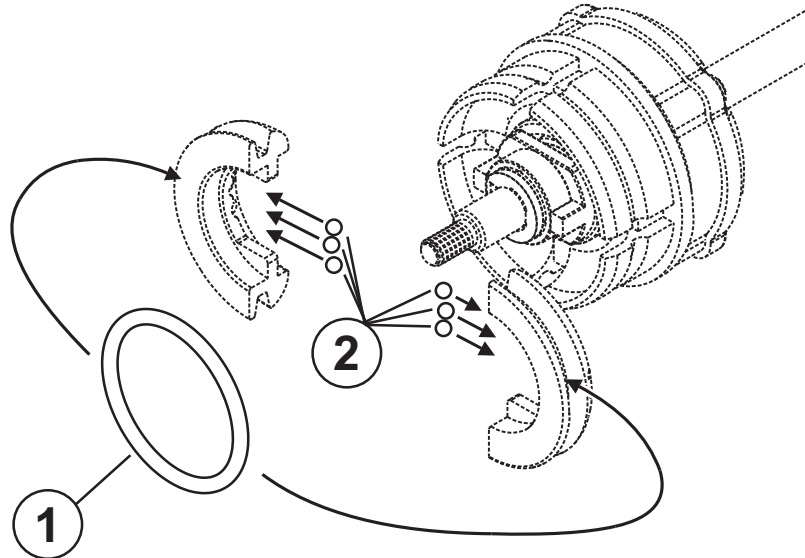

AR-286-ORA AR-286-ORB

Mini-Z LSD Clutch O-Ring W/ Weight Ball

www.rcatomic.com

Setting

<p>①</p> <p>Color of Silicone O-rings</p>	White	<p>Soft</p> <p>Hard</p>
	Red	
	Green	
	Yellow	
	Blue	
	Black	

Package Included

<p>AR-286-ORA</p> <p>Soft>Medium</p>	1.9x0.8 O-Ring	
	White	x2
	Red	x2
	Green	x2
	2. 1mm Thrust Ball	x10
	3. 17x1.5 O-Ring	x2
	1.9x0.8 O-Ring	
	Yellow	x2
	Blue	x2
<p>AR-286-ORB</p> <p>Medium>Hard</p>	Black	x2
	2. 1mm Thrust Ball	x10
	3. 17x1.5 O-Ring	x2